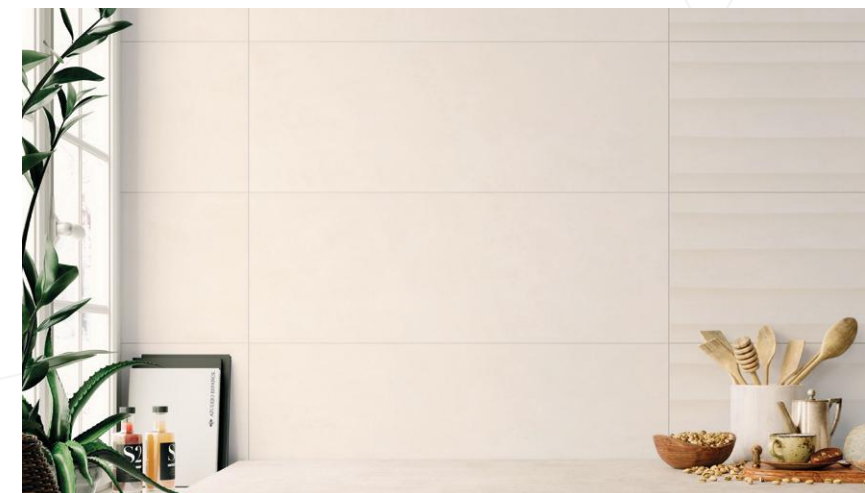

ZEUS

Wall Tile / Red Body
31,6x90 cm / 12,4"x35,4"

31,90
Collection