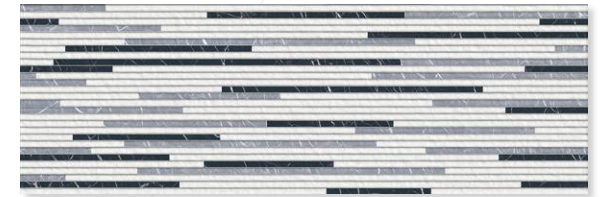

REL VALENTINA LINES PEARL / MT
25x75 cm / 9,8"x 29,8"