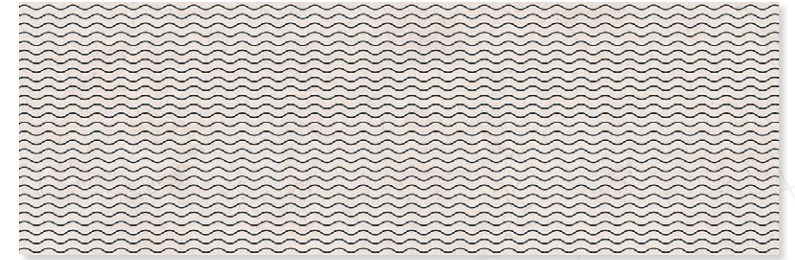

VALENTINA

Wall Tile / Red Body
31,6x90 cm / 12,4"x35,4"

31,90
Collection

DECOR VALENTINA / MT 31,6x90 cm / 12,4"x 35,4"