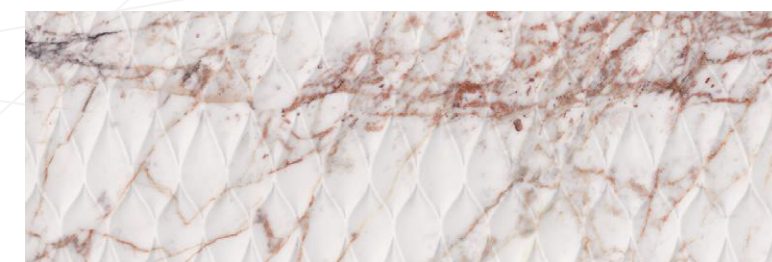

# CARRARA GOLD

Wall Tile / Red Body  
31,6x90 cm / 12,4"x35,4"

31,90  
Collection

CARRARA GOLD / BR 31,6x90 cm / 12,4"x 35,4"

REL CARRARA GOLD / BR 31,6x90 cm / 12,4"x 35,4"