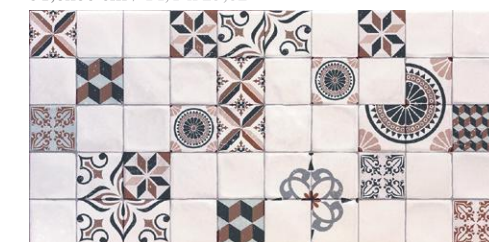

# METROPOLITAN

Wall Tile / Red Body  
31,6x60 cm / 12,4"x23,62"

31x60  
Collection

METROPOLITAN BRILLO / BR  
31,6x60 cm / 14,4"x 23,62"

METROPOLITAN DECOR A / BR  
31,6x60 cm / 14,4"x 23,62"

METROPOLITAN AZUL / BR  
31,6x60 cm / 14,4"x 23,62"