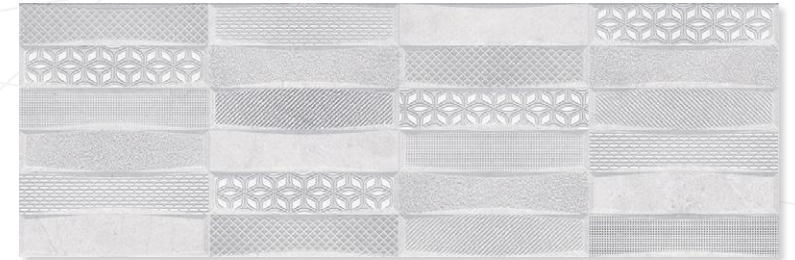

BRICK VALENTINA PEARL / MT 31,6x90 cm / 12,4"x 35,4"